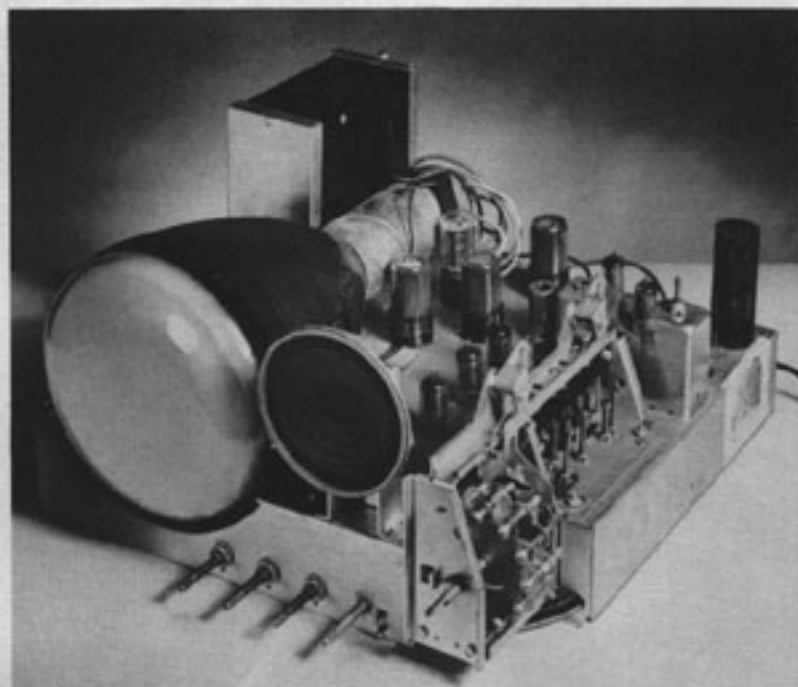

The audio portion uses FM for maximum quality sound.

The high voltage power supply supplies 5000 Volts for picture tube operation.

The cadmium plated steel chassis measures 14" x 14" x 2½" and comes ready punched and formed for quick assembly.

The power supply operates from 105 to 125 Volts AC or DC with a consumption of 100 Watts.

On the rear of the chassis are the following controls: Brightness, vertical size, horizontal size, focus, horizontal centering, vertical centering.