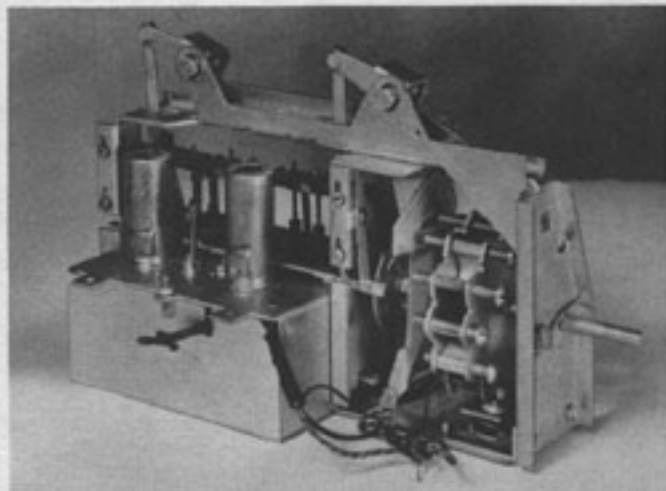

Completely ASSEMBLED 12 CHANNEL TUNER

One of the finest tuners available is supplied completely assembled. The tuner has 3 permeability tuned circuits for both the high and low bands. A 6BH6 is used as R.F. Amplifier while a 6J6 twin triode operates as mixer and oscillator. This tuner is big—9" long, 4" wide and 6" high and should not be compared with the small switch tuned tuners usually supplied.

The tuner is adjustable from the front of the set and can be peaked while observing the station. It is aligned before shipment.

COMPLETELY ASSEMBLED 5000 VOLT PICTURE TUBE POWER SUPPLY

This husky 5000 volt supply provides adequate voltage for the picture tube and gives perfect black and white reproduction. It is of the R.F. type and comes complete with the 50L6 R.F. oscillator and the 1B3 rectifier tubes installed.

A complete schematic is reproduced on the back of this circular.

IMPORTANT NOTICE BEFORE ORDERING

This kit is supplied with the manufacturer's service manual which covers the design of each section with schematics, the alignment of the entire unit, a description of the operation of each section, trouble shooting, parts list and large complete schematic. In addition, a copy of Howard Sams Photofact service data is included showing location of parts.

There is **NOT AN ASSEMBLY** instruction manual or pictorial wiring diagram.

The construction should **NOT** be attempted by any but experienced radio assemblers or with the assistance of an experienced radio technician. The standard Heathkit service policy does not apply to this instrument.

ORDER BLANK

To **HEATH COMPANY**
BENTON HARBOR,
MICHIGAN

From _____

_____
_____
_____

(PLEASE PRINT NAME AND ADDRESS)

PLEASE RUSH

_____ Belmont Raytheon 7" TV Kits at $ _____ each
QUANTITY

Also include _____ Heathkit _____ at $ _____

EXPRESS SHIPMENT ONLY • DO NOT SEND POSTAGE

Enclosed find Check ☐ Money Order ☐ for $ _____

(Please Send 25% Deposit on C. O. D. Shipments)